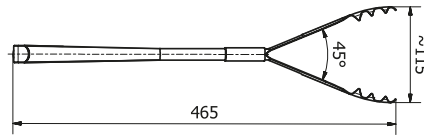

SC-01

"Crocodile" pliers