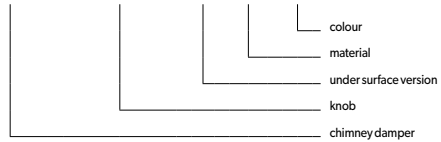

SZKZV - REG2-KW / P - ML - ...