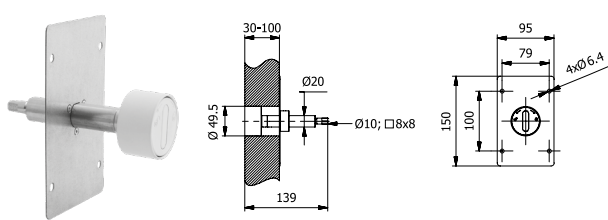

**SZKZ - REG-OK - ML ...**

**SZKZ - REG-KW - ML ...**

Destination	S	-	S - flue ducts
	-	D	D - smoke ducts
Material	CZ	CZ	CZ - steel sheet (black)
	B	B	B - white
Colour	B	B	B - white
	CZ	CZ	CZ - black

**3. CHIMNEY DAMPER ... OS (ON SURFACE AND UNDER SURFACE VERSION)**