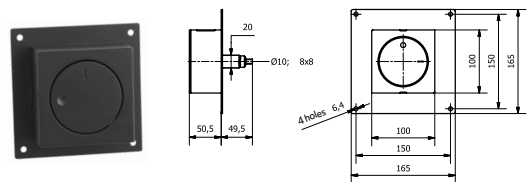

Destination	S	-	S - flue ducts
	-	D	D - smoke ducts
Material	CZ	CZ	CZ - steel sheet (black)
	B	B	B - white
Colour	B	B	B - white
	CZ	CZ	CZ - black

**2. ROUND AND RECTANGULAR UNDER SURFACE CHIMNEY DAMPER KNOBS**