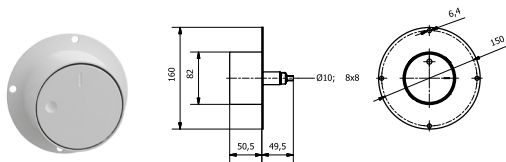

**1. CHIMNEY DAMPER KNOB SZKZ-REG, SZKZ-REG-LIGHT**

**SZKZ - REG**

**SZKZ - REG-LIGHT - ...**

Destination	S	-	S - flue ducts
	-	D	D - smoke ducts
Material	CH	CH	CH - stainless steel 1.4301
	ML	ML	ML - stainless steel 1.4301 powder coated

Destination	S	-	S - flue ducts
	-	D	D - smoke ducts
Material	CZ	CZ	CZ - steel sheet (black)
	B	B	B - white
Colour	B	B	B - white
	CZ	CZ	CZ - black

**2. ROUND AND RECTANGULAR UNDER SURFACE CHIMNEY DAMPER KNOBS**