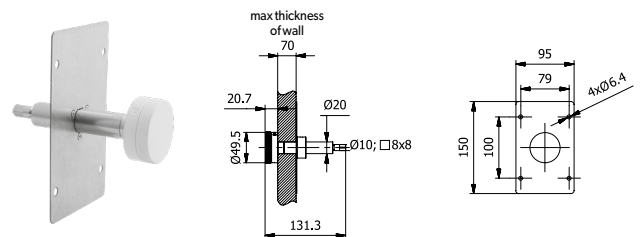

**SZKZ - REG-OK - ML ...**

**SZKZ - REG-KW - ML ...**

Destination	S	-	S - flue ducts
	-	D	D - smoke ducts
Material	CZ	CZ	CZ - steel sheet (black)
	B	B	B - white
Colour	B	B	B - white
	CZ	CZ	CZ - black

**3. CHIMNEY DAMPER ... OS (ON SURFACE AND UNDER SURFACE VERSION)**