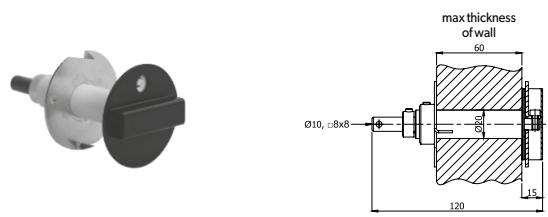

**1. CHIMNEY DAMPER KNOB SZKZ-REG, SZKZ-REG-LIGHT**

**SZKZ - REG**

**SZKZ - REG-LIGHT - ...**

Destination	S	-	S - flue ducts
	-	D	D - smoke ducts
Material	CH	CH	CH - stainless steel 1.4301
	ML	ML	ML - stainless steel 1.4301 powder coated

Destination	S	-	S - flue ducts
	-	D	D - smoke ducts
Material	CZ	CZ	CZ - steel sheet (black)
	B	B	B - white
Colour	B	B	B - white
	CZ	CZ	CZ - black

**2. ROUND AND RECTANGULAR UNDER SURFACE CHIMNEY DAMPER KNOBS**