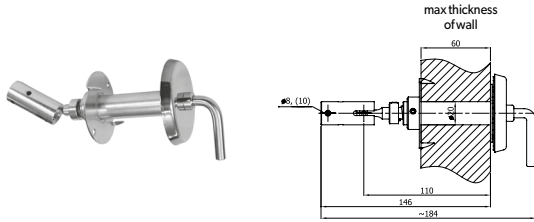

**1. CHIMNEY DAMPER KNOB SZKZ-REG, SZKZ-REG-LIGHT**

**SZKZ - REG**

**SZKZ - REG-LIGHT - ...**

Destination	S	-	S - flue ducts
	-	D	D - smoke ducts
Material	CH	CH	CH - stainless steel 1.4301
	ML	ML	ML - stainless steel 1.4301 powder coated

Destination	S	-	S - flue ducts
	-	D	D - smoke ducts
Material	CZ	CZ	CZ - steel sheet (black)
	B	B	B - white
Colour	B	B	B - white
	CZ	CZ	CZ - black

**2. ROUND AND RECTANGULAR UNDER SURFACE CHIMNEY DAMPER KNOBS**