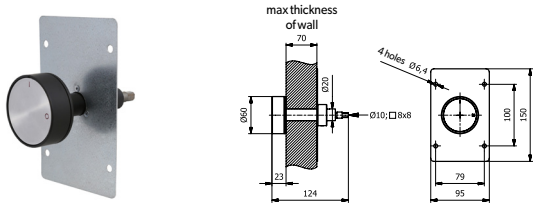

4. CHIMNEY DAMPER KNOB