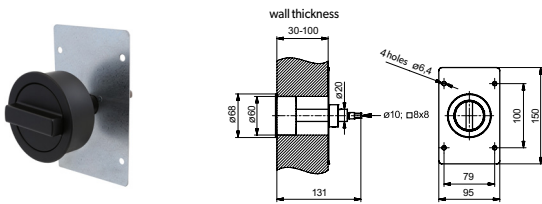

4. CHIMNEY DAMPER KNOB

SZKZV - REG2-KW / P - ML - ...

Destination	S	-	S - flue ducts
	-	D	D - smoke ducts
Material	ML	ML	ML - aluminium powder coated
	B	B	B - white
Colour	CZ	CZ	CZ - black

5. FLEXIBLE SHAFT SZK-REG-WG, SZKZ-REG-WGSZ, EXTENSION OF FLEXIBLE SHAFT SZKZ-REG-PW600

flexible shaft

extension of flexible shaft

flexible shaft with cover

Destination	S	-	S - flue ducts
	-	D	D - smoke ducts
Material	CZ	CZ	CZ - steel sheet (black)

Compatible with chimney dampers with rod diameters $\varnothing 8$ and $\varnothing 10$ mm and knobs produced by DARCO.

6. ROUND, SQUARE JOINT

round joint

square joint