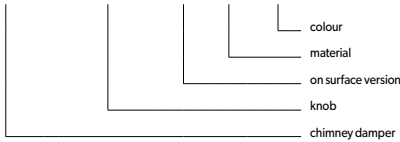

SZKZV - REG1-OS / N - ML - ...