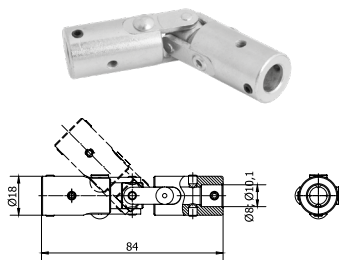

6. ROUND, SQUARE JOINT

SZKZ-REG-PGO

round joint