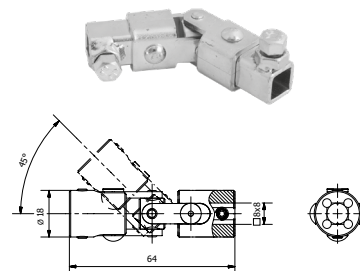

SZKZ-REG-PGK

square joint