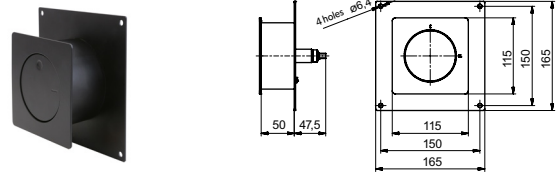

4. CHIMNEY DAMPER KNOB