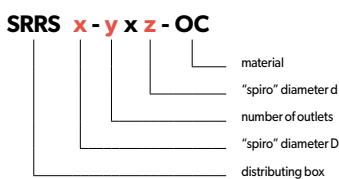

3. DISTRIBUTING BOX SRRS

Destination	W	W - ventilation
	O	O - air heating
Material	OC	OC - galvanised steel sheet