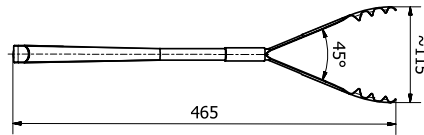

SC-01

"Crocodile" pliers